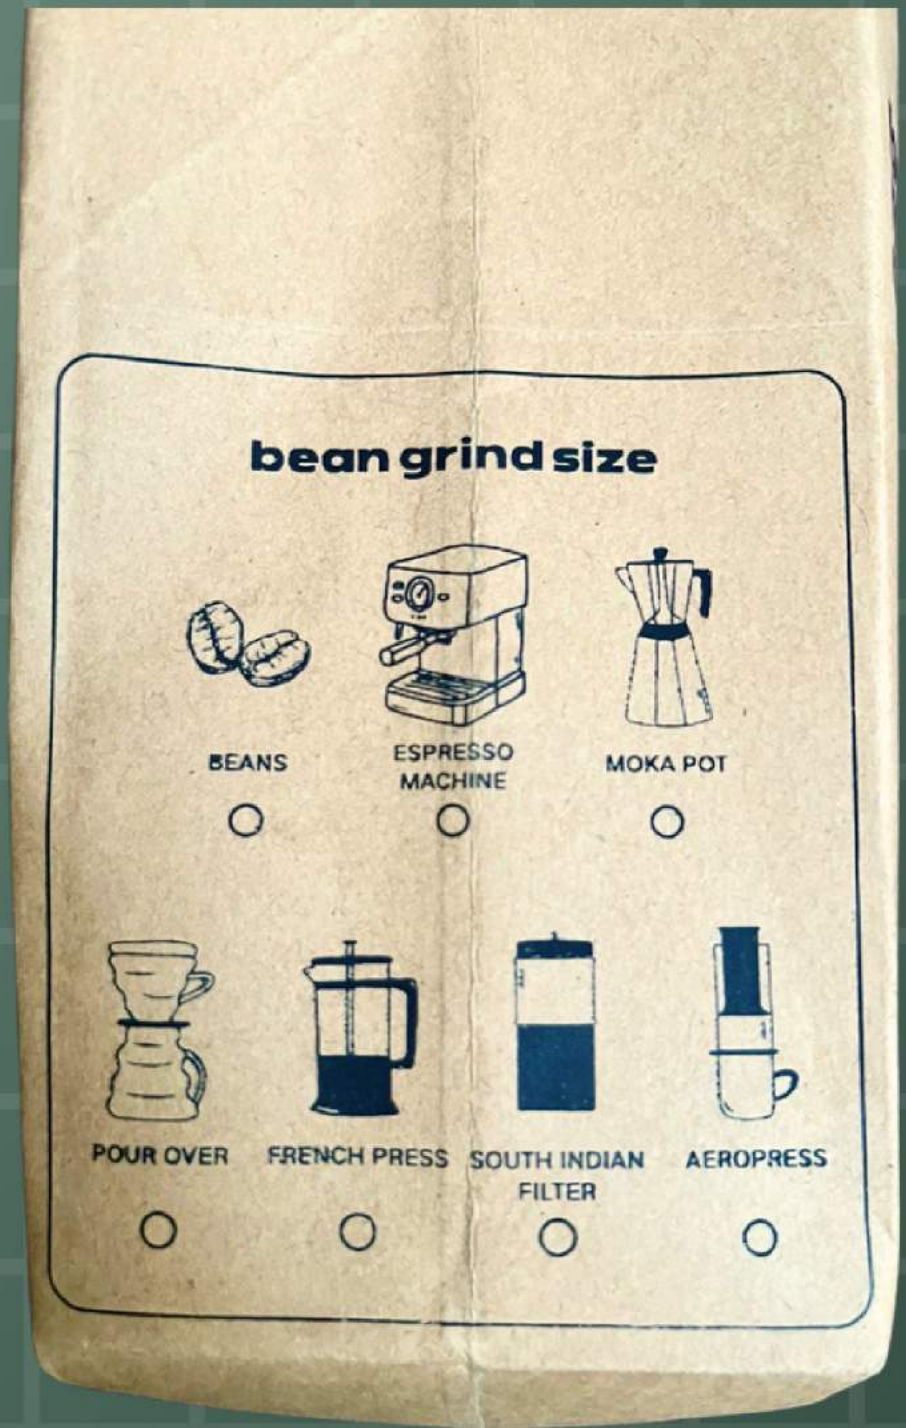

The Good Printing

Colour options

Charcoal Grey

Mica Gold

Bone White

Olive Green

Indigo Blue

Rouge Pink

Kraft Brown

Crimson Red

Ink printing